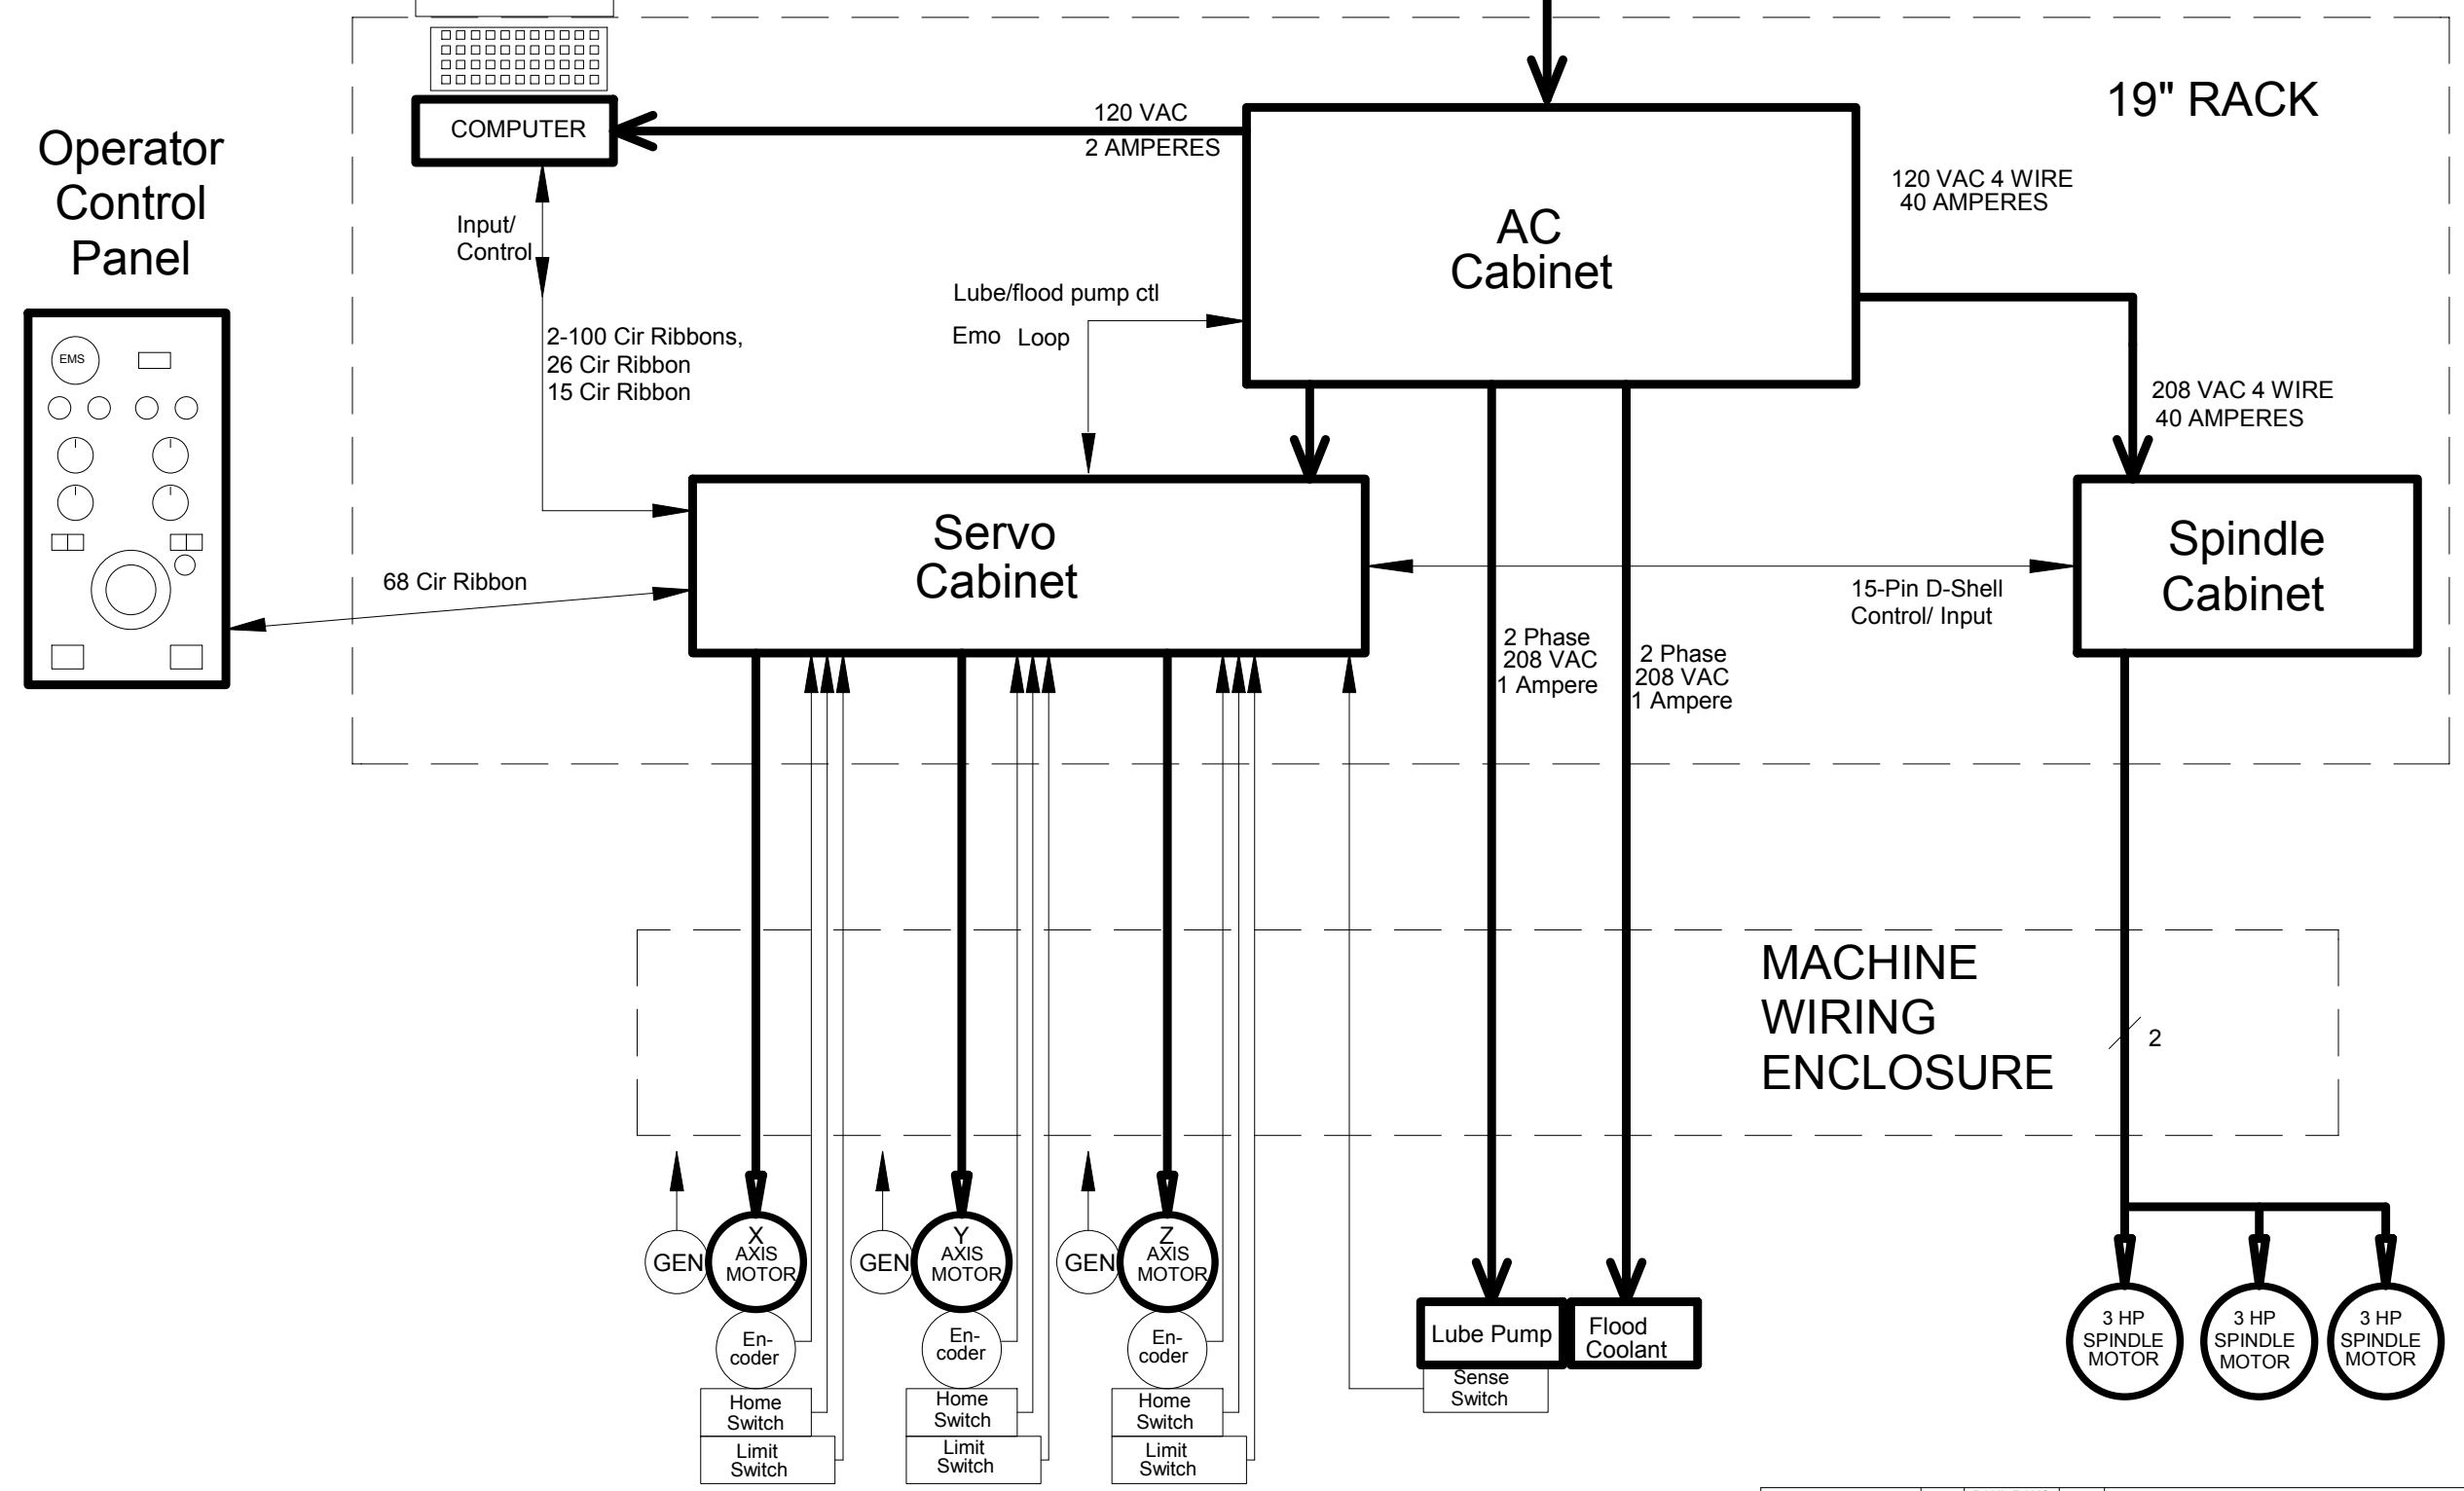

# RAKOMATIC MILLING MACHINE

FACTORY POWER  
208 VAC 4 WIRE  
63 AMPERES

GEN MEANS GENERATOR  
EMS MEANS EMERGENCY STOP  
EMO MEANS EMERGENCY OFF

UNLESS OTHERWISE NOTED			DSGN PAUL RAKO	1/95
2 PLC 0.020	3 PLC 0.010	ANGLE .5	(408) 745-1994 FAX (408) 745-6073 FAX PAGE: (408) 388-5242	<b>RAKO ELECTRONICS</b> 1161 Tasman Dr. Sunnyvale CA 94089 Box 61387, Sunnyvale CA 94088
REMOVE BURRS & SHARP EDGES			THIS DRAWING CONTAINS PROPRIETARY INFORMATION AND IS NOT TO BE USED OR REPRODUCED WITHOUT THE PERMISSION OF RAKO ELECTRONICS	
SURFACE FINISH ✓ 125			COPYRIGHT© 1995 RAKO ELECTRONICS	REV. <b>9</b>
MATERIAL:			SCALE 1:1	SHEET 1 OF 6